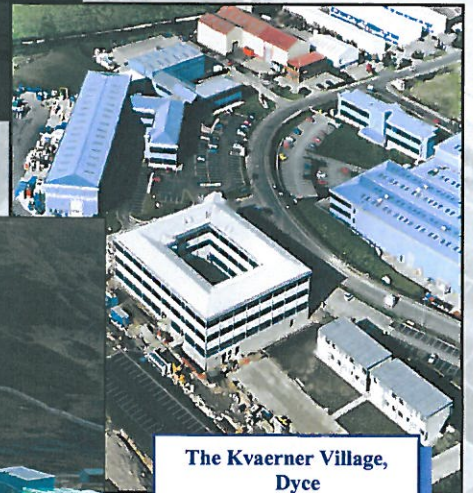

ROBERTSON SLATER PARTNERSHIP

Housing at Pitmedden Way, Dyce
Malcolm Allan Housebuilders Ltd

The Olive Tree Conservatory,
Aberdeen

Town & County Porsche

Aberdeen College,
Altens Centre

The Lecht Ski Centre,
Restaurant & Ski Hire Facility